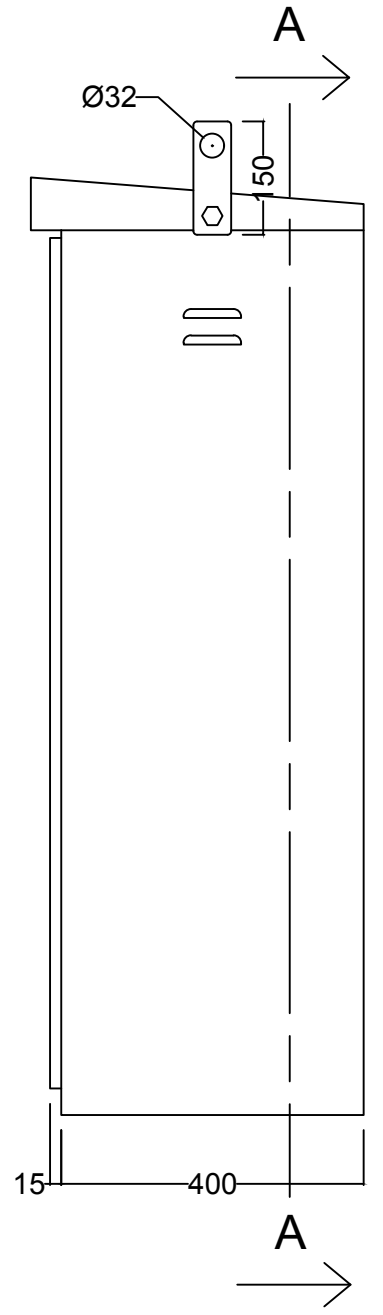

RevNo	Revision note	Date	Signature	Checke

View Section A

NOTES
Access into Kiosk 647 x 1085. Door opens 95 Degrees

DRAWN_BY. JR	
DATE. 20/07/17	
CHECK. 20/07/17 SE	REV.
MATERIAL. 1.5mm M/S	

AMBER PANELS
TEL.01623 751577 SIDINGS ROAD, LOWMOOR BUSINESS PARK, KIRKBY IN ASHFIELD NG17 7.

Double Door Kiosk
 DWG NO. **Dou-2000**
 SCALE. 1:10 SHEET. 1 of 1

A
B
C
D
E
F

1 2 3 4 5 6 7 8

1 2 3 4 5 6 7 8