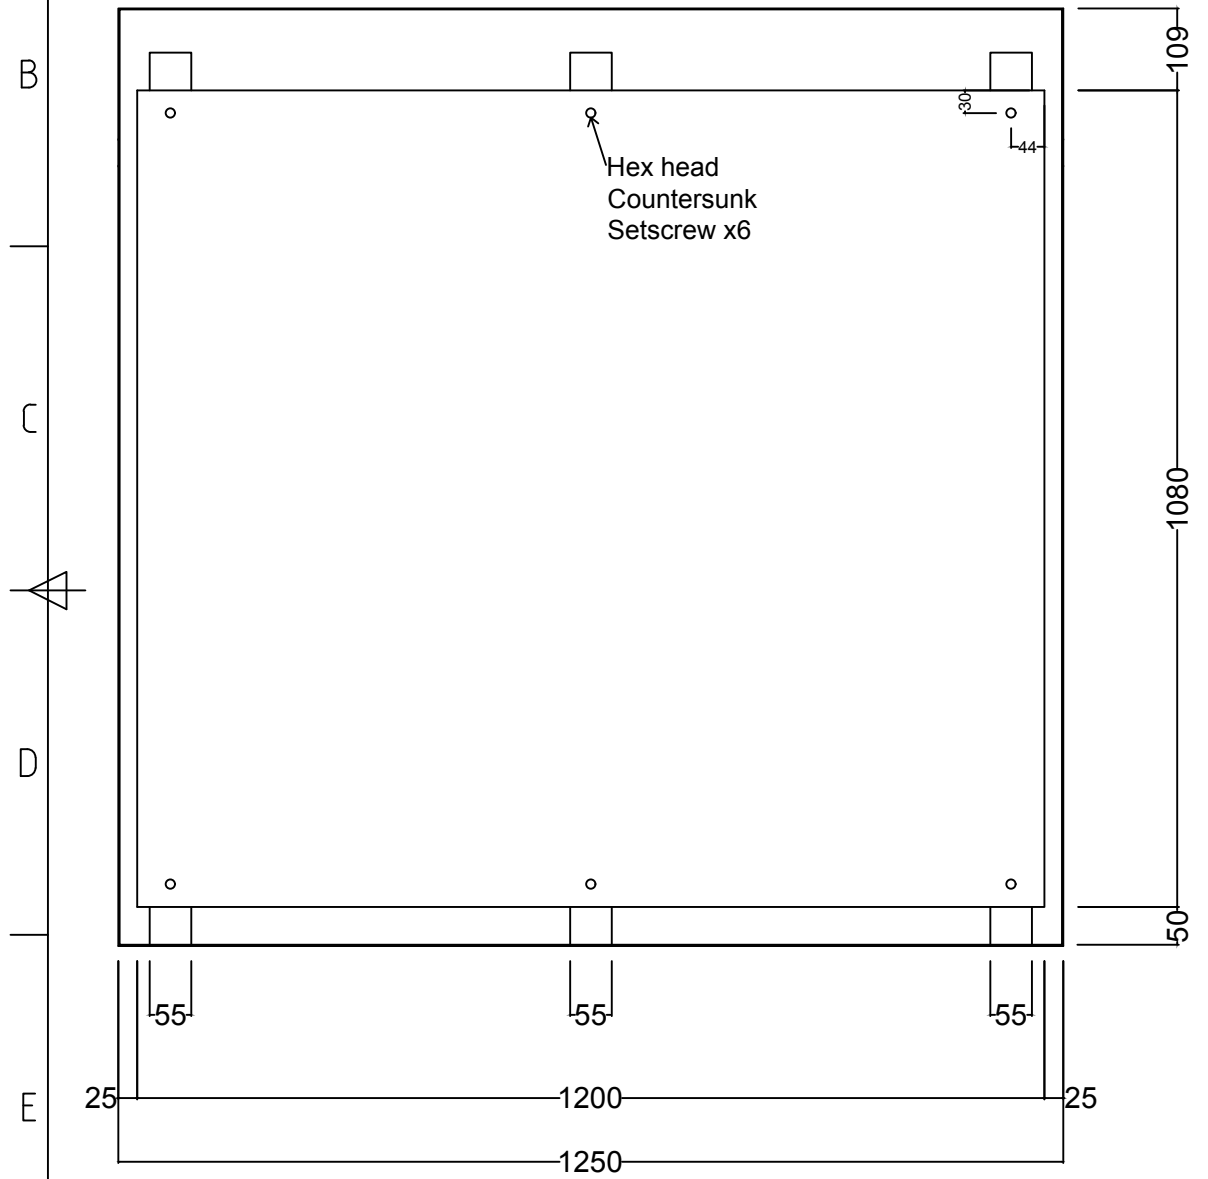

RevNo	Revision note	Date	Signature	Checke

View Section A

NOTES
Access into Kiosk 647 x 1085. Door opens 95 Degrees

DRAWN_BY. JR	
DATE. 20/07/17	
CHECK. 20/07/17 SE	REV.
MATERIAL. 1.5mm M/S	

AMBER PANELS
TEL.01623 751577 SIDINGS ROAD, LOWMOOR BUSINESS PARK, KIRKBY IN ASHFIELD NG17 7.

Double Door Kiosk
 DWG NO. **Dou-2000**
 SCALE. 1:10 SHEET. 1 of 1

A
B
C
D
E
F

1 2 3 4 5 6 7 8

1 2 3 4 5 6 7 8