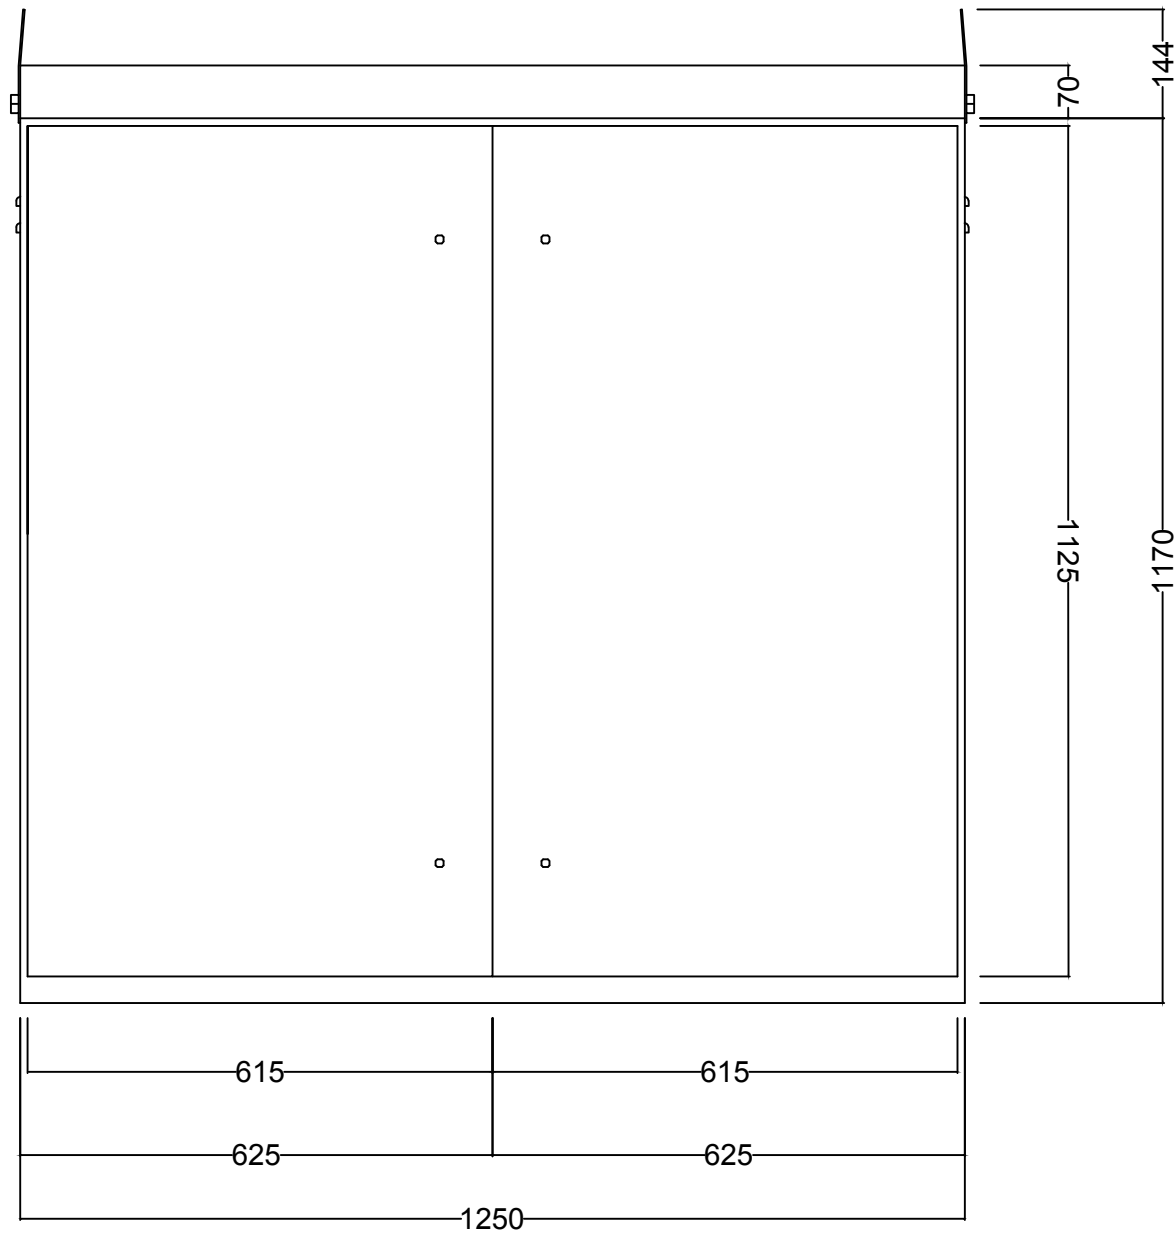

RevNo	Revision note	Date	Signature	Checke

View Section A

NOTES
Access into Kiosk 647 x 1085. Door opens 95 Degrees

DRAWN_BY. JR	
DATE. 20/07/17	
CHECK. 20/07/17 SE	REV.
MATERIAL. 1.5mm M/S	

AMBER PANELS
TEL.01623 751577 SIDINGS ROAD, LOWMOOR BUSINESS PARK, KIRKBY IN ASHFIELD NG17 7.

Double Door Kiosk
 DWG NO. **Dou-2000**
 SCALE. 1:10 SHEET. 1 of 1

A
B
C
D
E
F

1 2 3 4 5 6 7 8

1 2 3 4 5 6 7 8